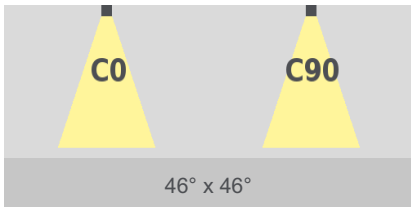

funis m square

pureWhite

TECHNICAL DATASHEET

funis m square

pureWhite

Technical Data

Dimensions 200 mm x 200 mm [B x T]
7.9 in x 7.9 in [B x T]

Fixture Typ

pureWhite

Color Temperatures pureWhite 3000 K

Beam Angles 46°, 66°

Luminous Flux 1900 lm

Light Source 1 LED(s)

Color Rendering Index $R_a \geq 97$

LED-Binning

MacAdam Ellipses Binning 2

Dimming Dimmable (DMX , DALI)

Power Consumption Max. 25 W

Housing Aluminium

Housing Color(s) project-specific Color RAL 9004 / 9011

Lens PMMA

Environment

indoor

Beam Angles

Engineering Drawing

Deckenmontagehalter

Dimensions are in millimeters [inch]
All product specifications are subject to change without prior notice.

	Description	Scale
	funis m square 2000 P1152008	1:5
Revision	Page size	Page
		A4