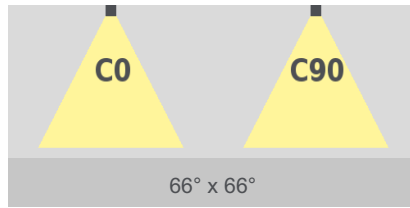

pureWhite

Color Temperatures pureWhite 3000 K

Beam Angles 46°, 66°

Luminous Flux 1900 lm

Light Source 1 LED(s)

Color Rendering Index $R_a \geq 97$

LED-Binning

MacAdam Ellipses Binning 2

Dimming Dimmable (DMX , DALI)

Power Consumption Max. 25 W

Housing Aluminium

Housing Color(s) project-specific Color RAL 9004 / 9011

Lens PMMA

Environment

indoor

Beam Angles