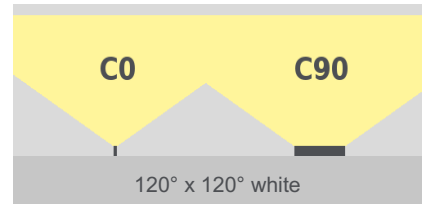

Beam Angles