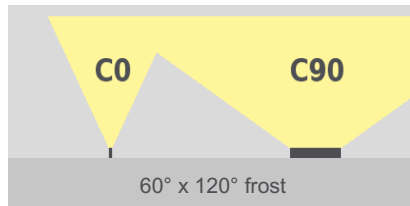

Beam Angles