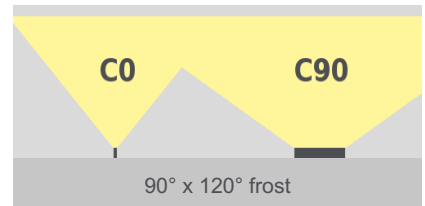

Beam Angles