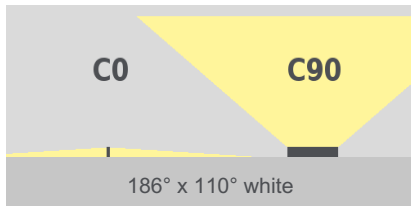

Beam Angles