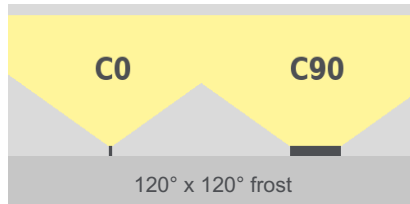

Beam Angles