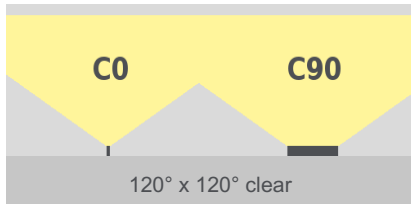

Beam Angles