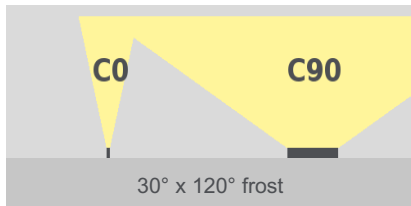

Beam Angles