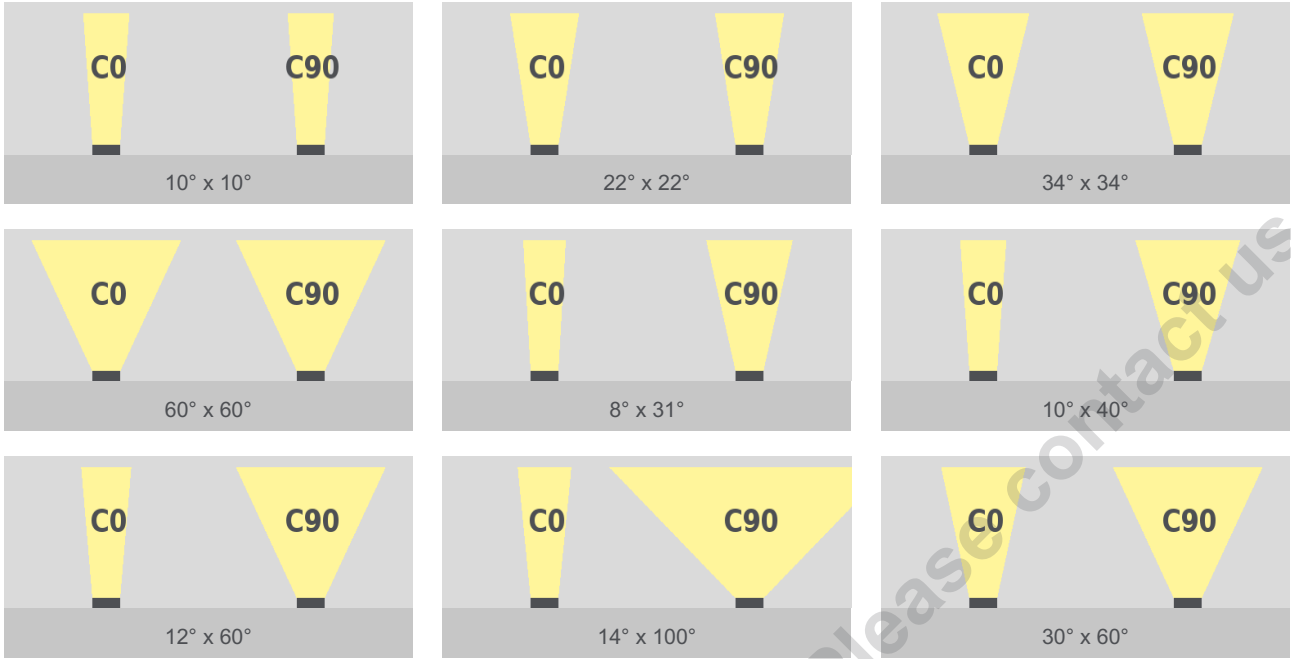

Beam Angles

Product will be discontinued! Please contact us