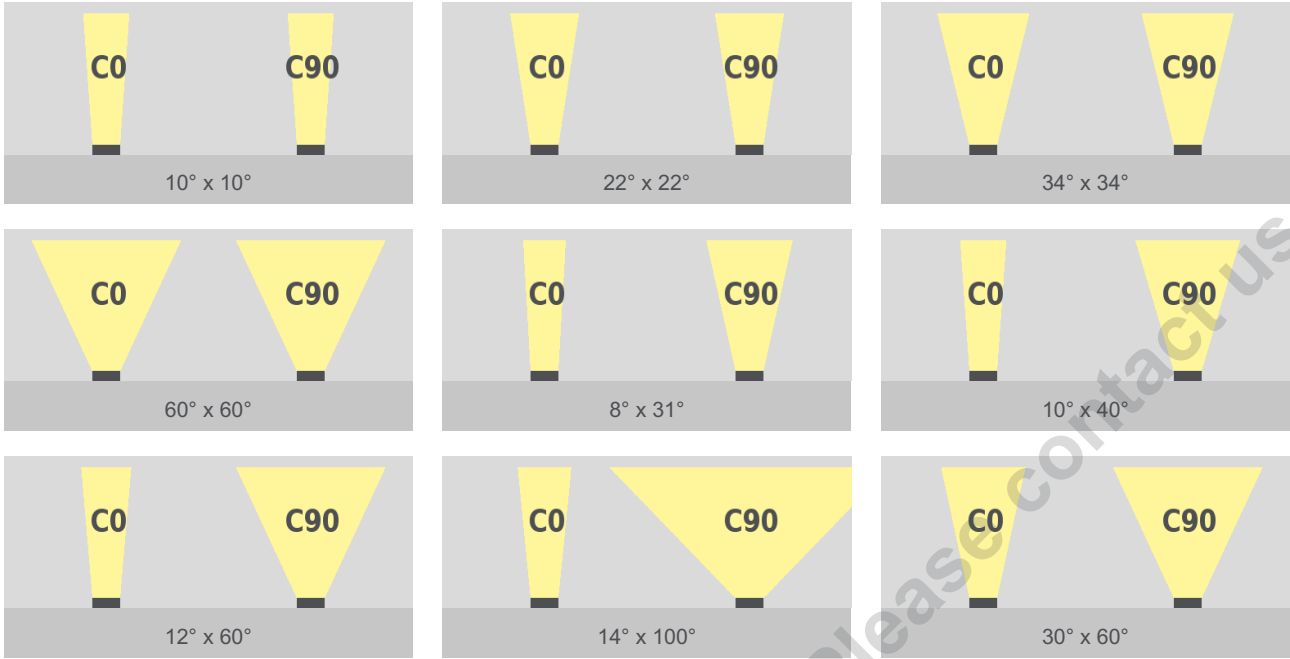

Beam Angles

Product will be discontinued! Please contact us