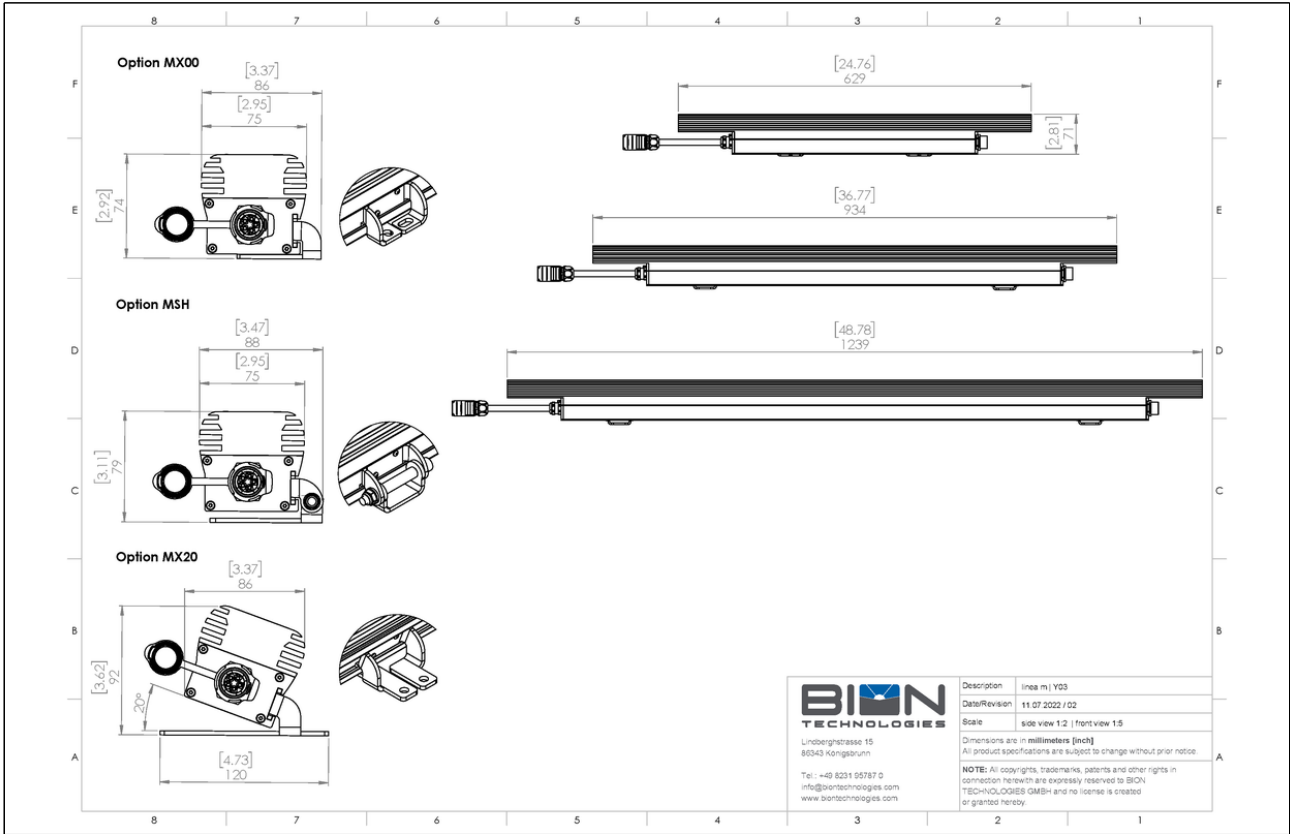

Engineering Drawing