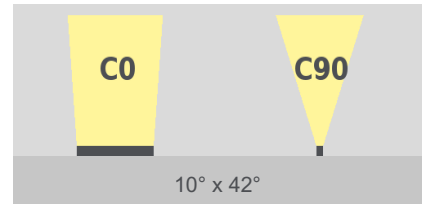

Beam Angles